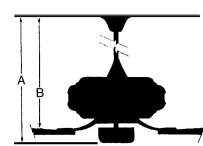

## MEASUREMENTS

Blade Finish:				Reversible Blades:	<b>No</b>
Blade Material:				Slope:	<b>No</b>
<b>ABS</b>				Hanging Weight:	<b>16.27</b>
Blade Sweep:	No. of Blades:	Blade Pitch:			
<b>16"</b>	<b>3</b>		Downrod 1 Outside Dia:	Downrod 2 Outside Dia:	
Downrod 1:	Downrod 1 Outside Dia:	Downrod 2:			
			Ceiling to Lowest Point: (Dim A)	Ceiling to Blade (Dim B)	Lead Wire: <b>98"</b>
			Motor Size: <b>82x25</b>		