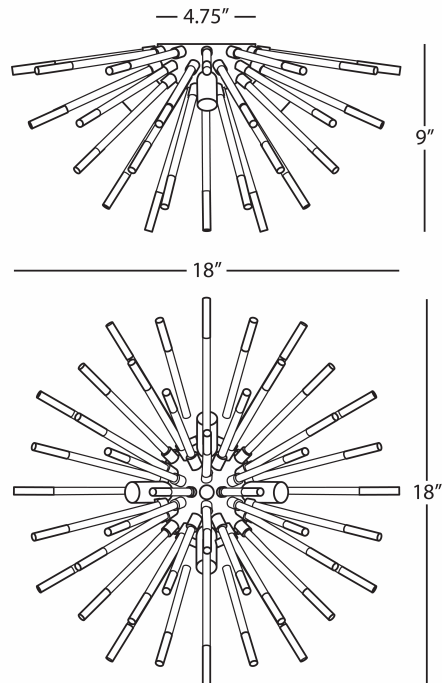

ANDROMEDA

S167

Wall Sconce/ Flush Mount

4-40W Max.

Bulb Type: G, Candelabra Base

Direct Wire

Polished Nickel Finish

Clear Acrylic Rods with Matching Metal Tips

FINISH OPTION:

167 - Modern Brass

** Available for Quick SHIP **