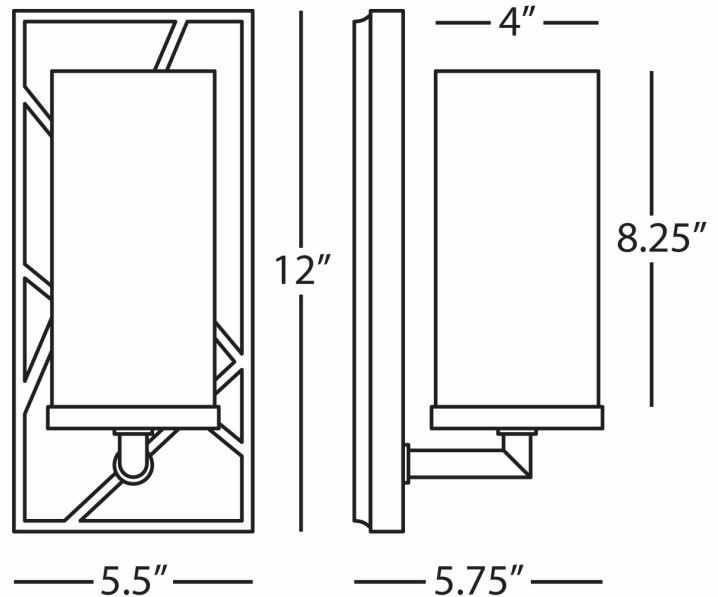

** Available for Quick SHIP **